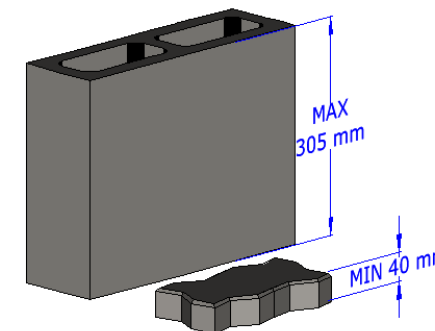

PRODUCTION CAPACITY CPM 60+

[SEE HOW IT WORKS](#)

Phone
+1 360 694 1501

HEADQUARTERS
107 Grand Blvd.

PRODUCTION CAPACITY CPM 60+