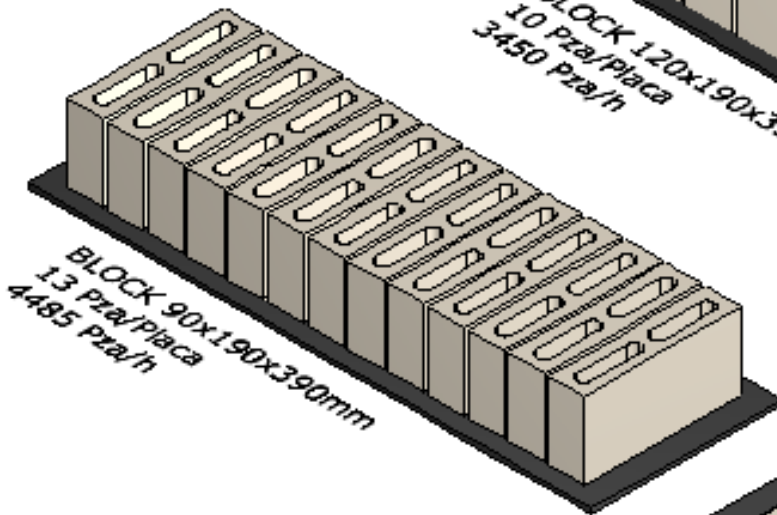

PRODUCTION CAPACITY CPM 60+

[SEE HOW IT WORKS](#)

Phone
+1 360 694 1501

HEADQUARTERS
107 Grand Blvd.

PRODUCTION CAPACITY CPM 60+