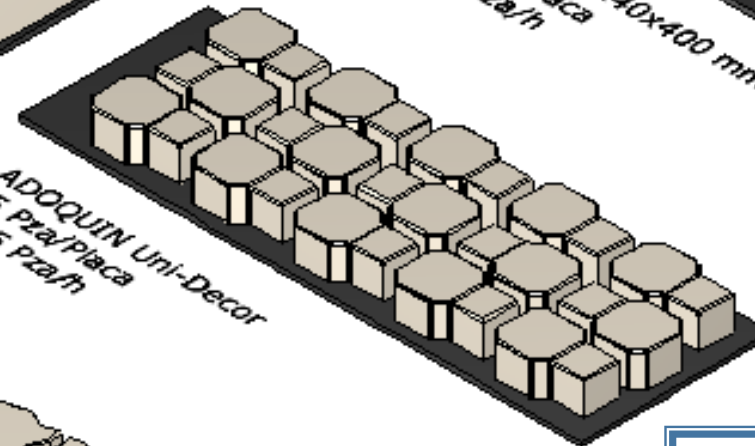

PRODUCTION CAPACITY CPM 60+

[SEE HOW IT WORKS](#)

Phone
+1 360 694 1501

HEADQUARTERS
107 Grand Blvd.

PRODUCTION CAPACITY CPM 60+