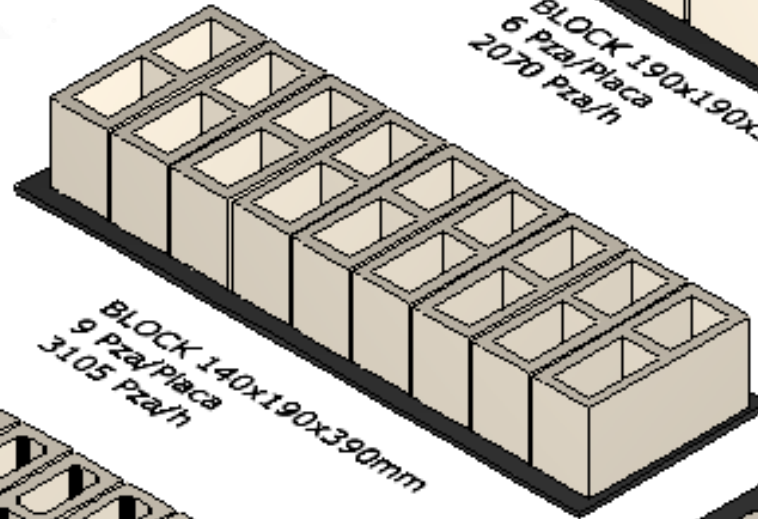

PRODUCTION CAPACITY CPM 60+

[SEE HOW IT WORKS](#)

Phone
+1 360 694 1501

HEADQUARTERS
107 Grand Blvd.

PRODUCTION CAPACITY CPM 60+