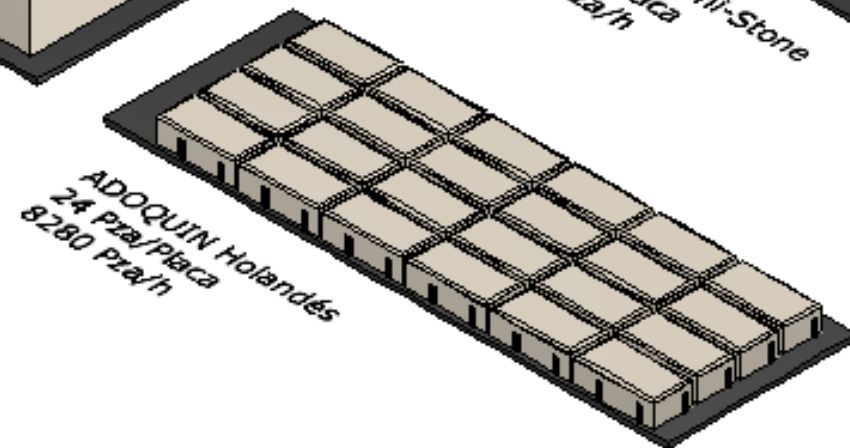

PRODUCTION CAPACITY CPM 60+

[SEE HOW IT WORKS](#)

Phone
+1 360 694 1501

HEADQUARTERS
107 Grand Blvd.

PRODUCTION CAPACITY CPM 60+