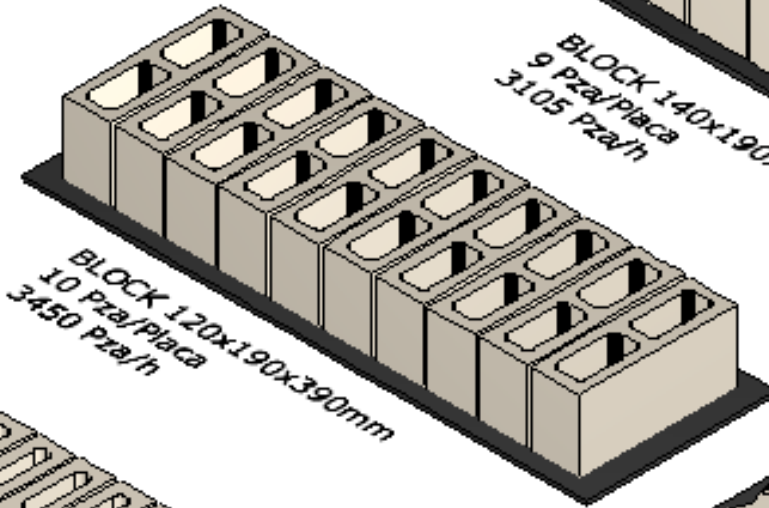

PRODUCTION CAPACITY CPM 60+

[SEE HOW IT WORKS](#)

Phone
+1 360 694 1501

HEADQUARTERS
107 Grand Blvd.

PRODUCTION CAPACITY CPM 60+