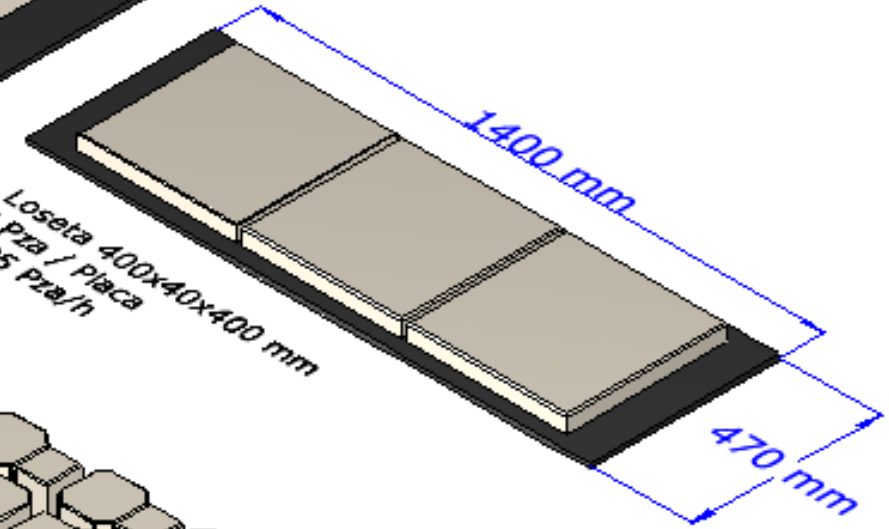

PRODUCTION CAPACITY CPM 60+

[SEE HOW IT WORKS](#)

Phone
+1 360 694 1501

HEADQUARTERS
107 Grand Blvd.

PRODUCTION CAPACITY CPM 60+