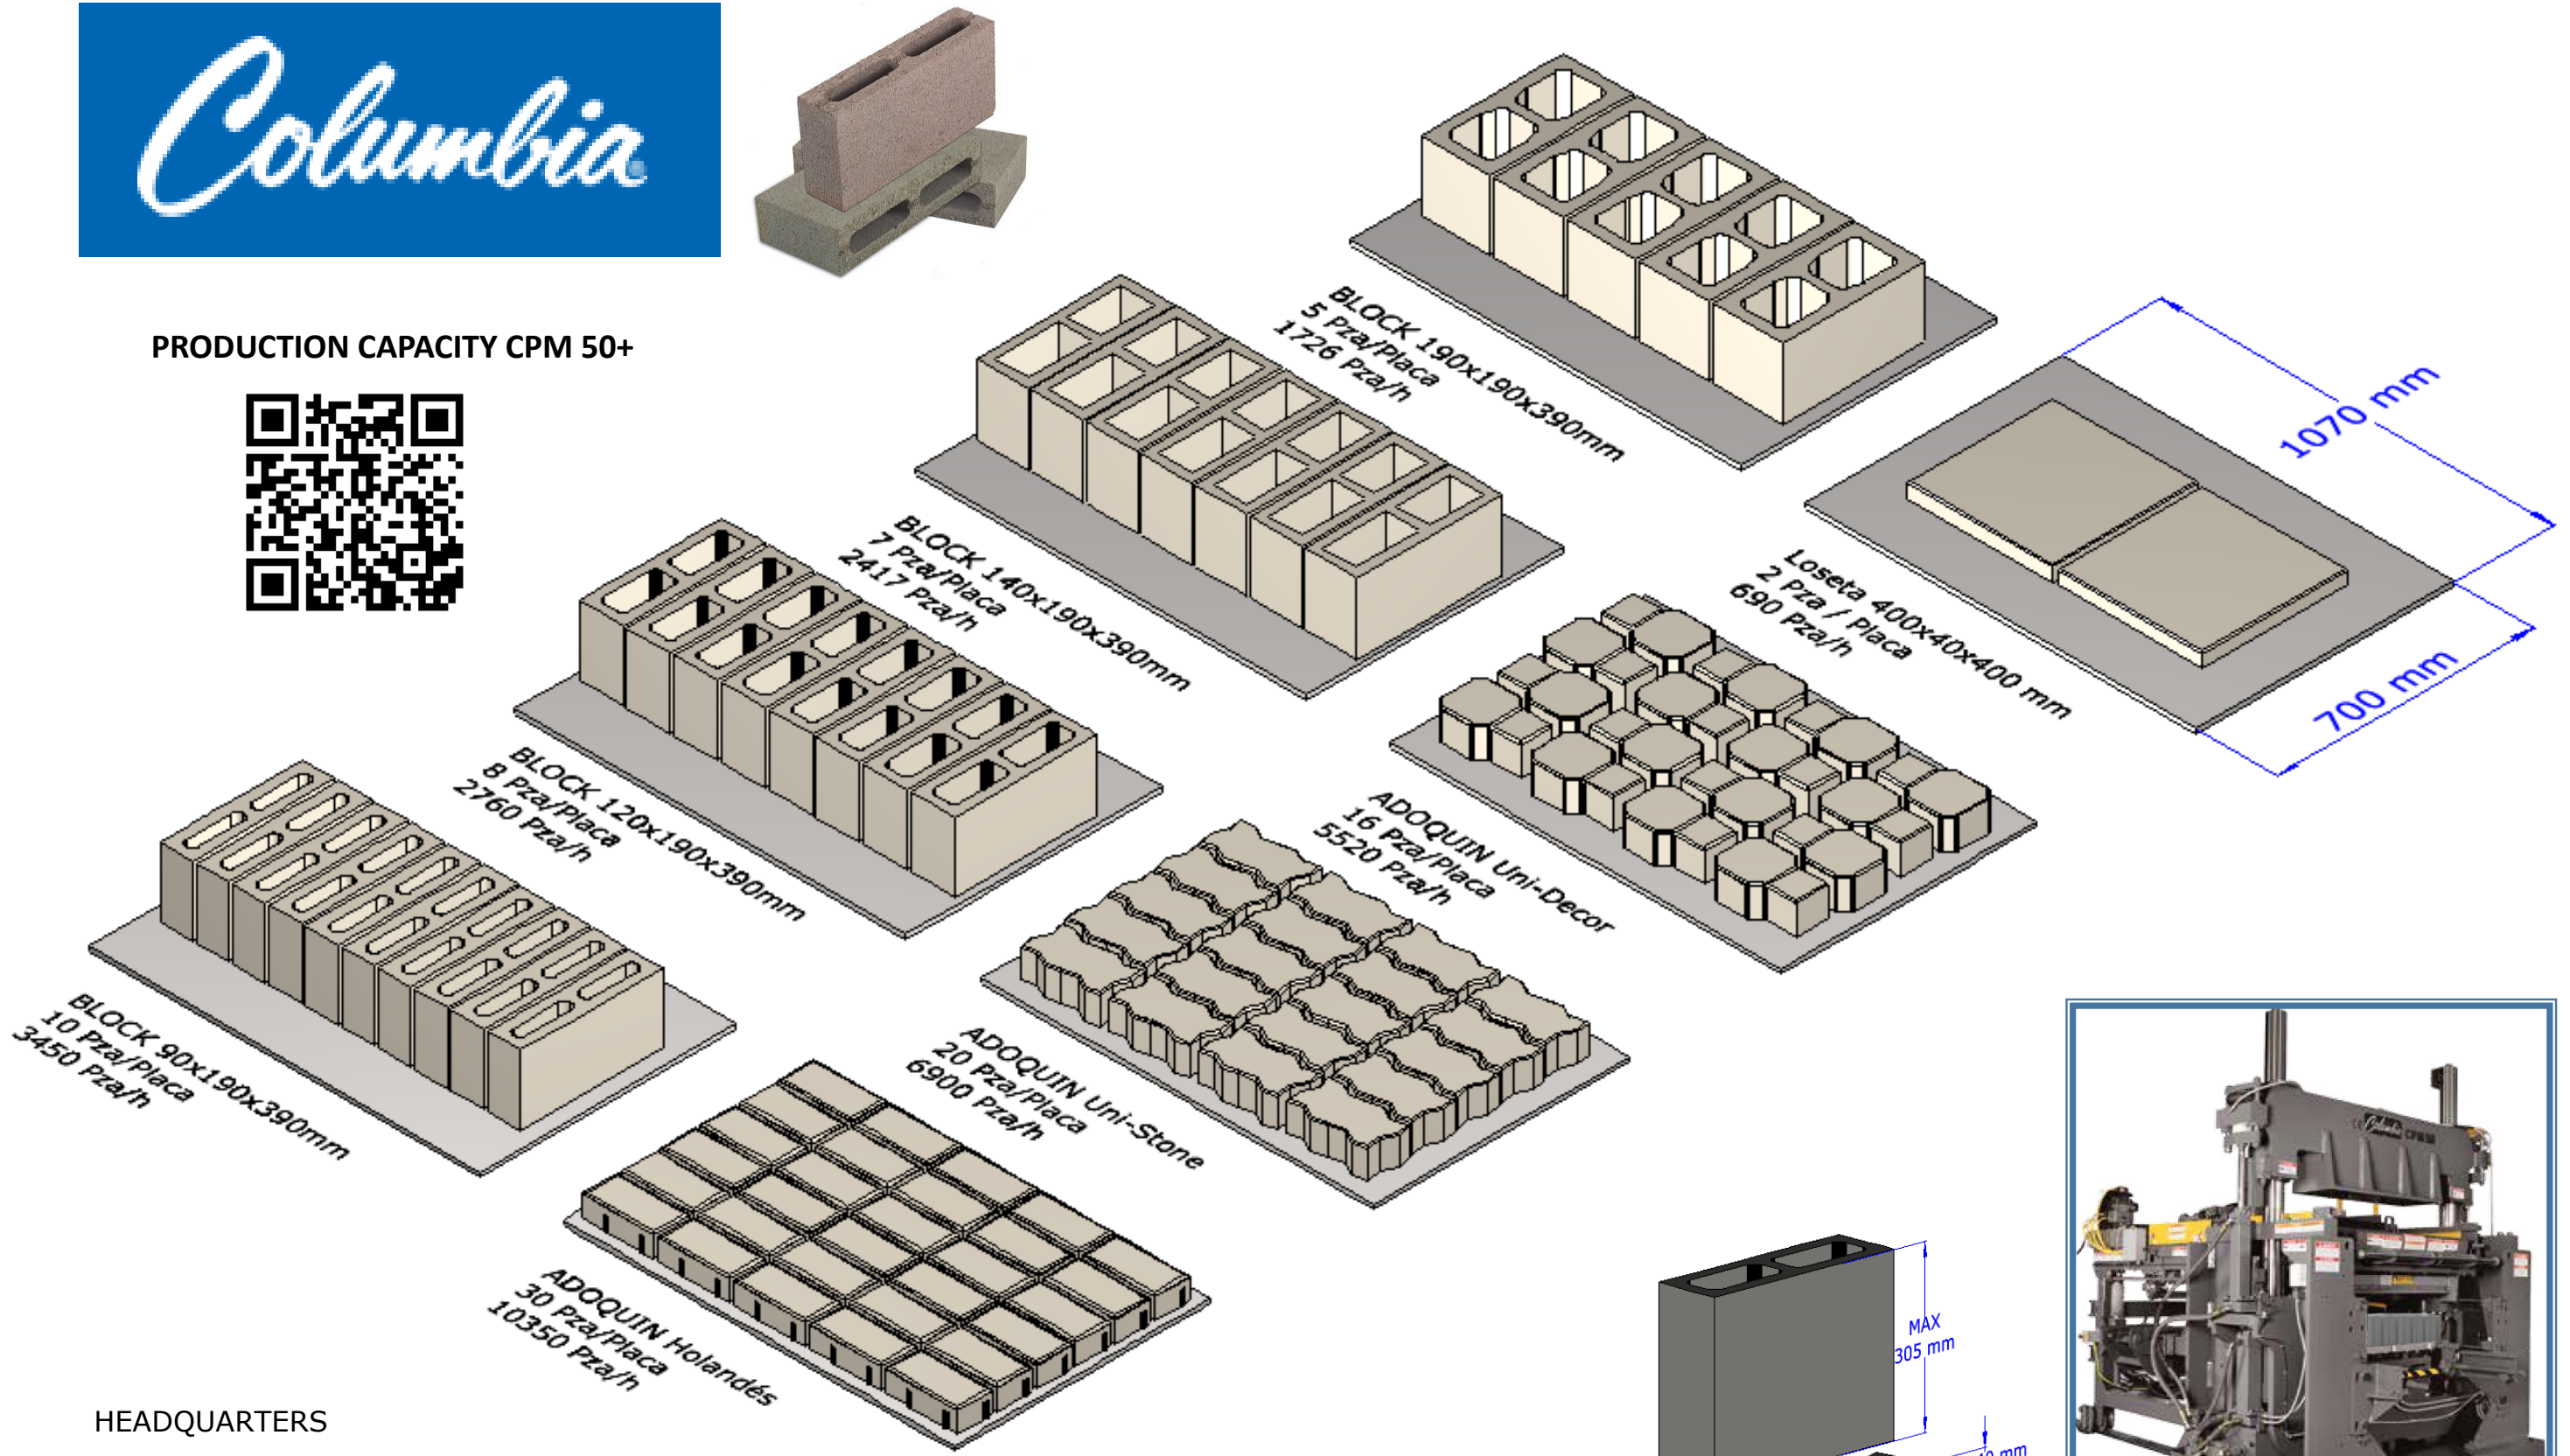

PRODUCTION CAPACITY CPM 50+

PRODUCTION CAPACITY CPM 50+

HEADQUARTERS
 107 Grand Blvd.
 Vancouver, WA 98661 USA
www.columbiamachine.com