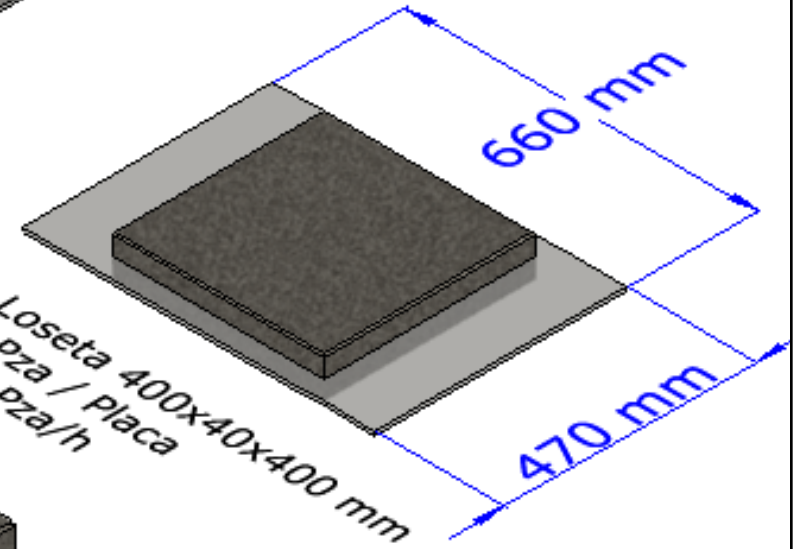

PRODUCTION CAPACITY BM 16HFH

[SEE HOW IT WORKS](#)

BLOCK 190x190x390mm
3 Pza/Placa
1035 Pza/h

Loseta 400x40x400 mm
1 Pza / Placa
345 Pza/h

BLOCK 140x190x390mm
4 Pza/Placa
1380 Pza/h

ADOQUIN Uni-Decor
6 Pza/Placa
2070 Pza/h

BLOCK 120x190x390mm
5 Pza/Placa
1725 Pza/h

ADOQUIN Uni-Stone
6 Pza/Placa
2070 Pza/h

BLOCK 90x190x390mm
6 Pza/Placa
2070 Pza/h

ADOQUIN Holandés
12 Pza/Placa
4140 Pza/h

PRODUCTION CAPACITY BM16HFH

Phone
+1 360 694 1501