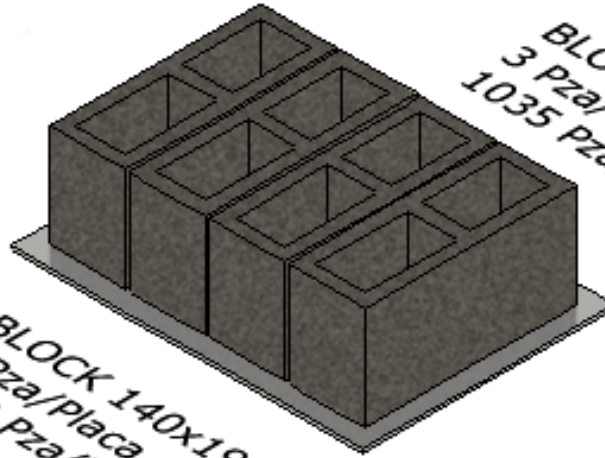

PRODUCTION CAPACITY BM 16HFH

[SEE HOW IT WORKS](#)

BLOCK 190x190x390mm
3 Pza/Placa
1035 Pza/h

Loseta 400x40x400 mm
1 Pza / Placa
345 Pza/h

BLOCK 140x190x390mm
4 Pza/Placa
1380 Pza/h

ADOQUIN Uni-Decor
6 Pza/Placa
2070 Pza/h

BLOCK 120x190x390mm
5 Pza/Placa
1725 Pza/h

ADOQUIN Uni-Stone
6 Pza/Placa
2070 Pza/h

BLOCK 90x190x390mm
6 Pza/Placa
2070 Pza/h

ADOQUIN Holandés
12 Pza/Placa
4140 Pza/h

PRODUCTION CAPACITY BM16HFH

Phone
+1 360 694 1501