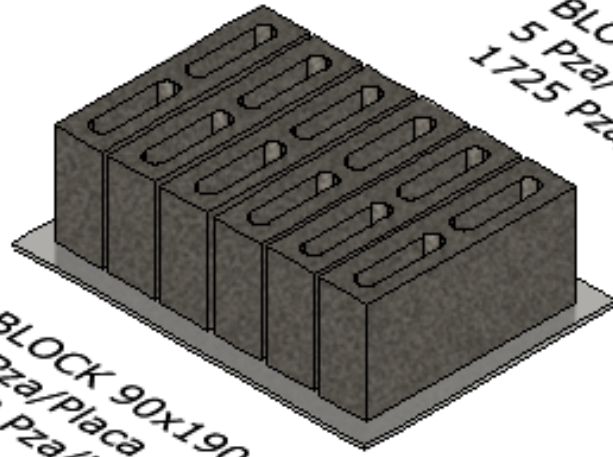

PRODUCTION CAPACITY BM 16HFH

[SEE HOW IT WORKS](#)

BLOCK 190x190x390mm
3 Pza/Placa
1035 Pza/h

Loseta 400x40x400 mm
1 Pza / Placa
345 Pza/h

BLOCK 140x190x390mm
4 Pza/Placa
1380 Pza/h

ADOQUIN Uni-Decor
6 Pza/Placa
2070 Pza/h

BLOCK 120x190x390mm
5 Pza/Placa
1725 Pza/h

ADOQUIN Uni-Stone
6 Pza/Placa
2070 Pza/h

BLOCK 90x190x390mm
6 Pza/Placa
2070 Pza/h

ADOQUIN Holandés
12 Pza/Placa
4140 Pza/h

PRODUCTION CAPACITY BM16HFH

Phone
+1 360 694 1501