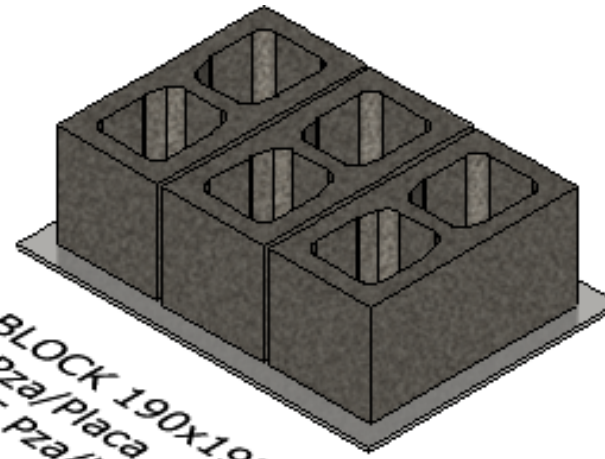

PRODUCTION CAPACITY BM 16HFH

[SEE HOW IT WORKS](#)

BLOCK 190x190x390mm
3 Pza/Placa
1035 Pza/h

Loseta 400x40x400 mm
1 Pza / Placa
345 Pza/h

BLOCK 140x190x390mm
4 Pza/Placa
1380 Pza/h

ADOQUIN Uni-Decor
6 Pza/Placa
2070 Pza/h

BLOCK 120x190x390mm
5 Pza/Placa
1725 Pza/h

ADOQUIN Uni-Stone
6 Pza/Placa
2070 Pza/h

BLOCK 90x190x390mm
6 Pza/Placa
2070 Pza/h

ADOQUIN Holandés
12 Pza/Placa
4140 Pza/h

PRODUCTION CAPACITY BM16HFH

Phone
+1 360 694 1501