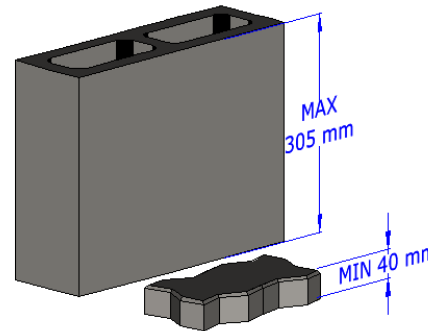

PRODUCTION CAPACITY BM 16HFH

[SEE HOW IT WORKS](#)

BLOCK 190x190x390mm
3 Pza/Placa
1035 Pza/h

Loseta 400x40x400 mm
1 Pza / Placa
345 Pza/h

BLOCK 140x190x390mm
4 Pza/Placa
1380 Pza/h

ADOQUIN Uni-Decor
6 Pza/Placa
2070 Pza/h

BLOCK 120x190x390mm
5 Pza/Placa
1725 Pza/h

ADOQUIN Uni-Stone
6 Pza/Placa
2070 Pza/h

BLOCK 90x190x390mm
6 Pza/Placa
2070 Pza/h

ADOQUIN Holandés
12 Pza/Placa
4140 Pza/h

PRODUCTION CAPACITY BM16HFH

Phone
+1 360 694 1501