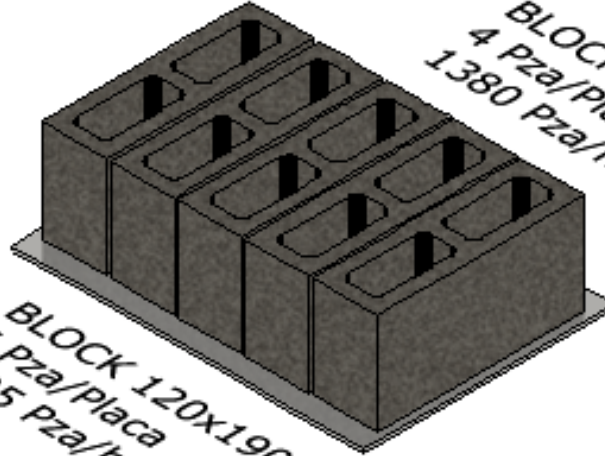

PRODUCTION CAPACITY BM 16HFH

[SEE HOW IT WORKS](#)

BLOCK 190x190x390mm
3 Pza/Placa
1035 Pza/h

Loseta 400x40x400 mm
1 Pza / Placa
345 Pza/h

BLOCK 140x190x390mm
4 Pza/Placa
1380 Pza/h

ADOQUIN Uni-Decor
6 Pza/Placa
2070 Pza/h

BLOCK 120x190x390mm
5 Pza/Placa
1725 Pza/h

ADOQUIN Uni-Stone
6 Pza/Placa
2070 Pza/h

BLOCK 90x190x390mm
6 Pza/Placa
2070 Pza/h

ADOQUIN Holandés
12 Pza/Placa
4140 Pza/h

PRODUCTION CAPACITY BM16HFH

Phone
+1 360 694 1501