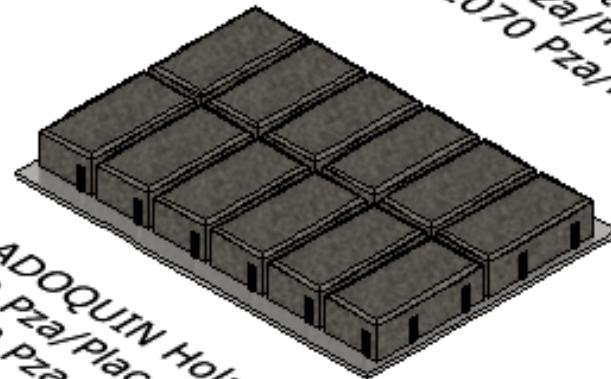

PRODUCTION CAPACITY BM 16HFH

[SEE HOW IT WORKS](#)

BLOCK 190x190x390mm
3 Pza/Placa
1035 Pza/h

Loseta 400x40x400 mm
1 Pza / Placa
345 Pza/h

BLOCK 140x190x390mm
4 Pza/Placa
1380 Pza/h

ADOQUIN Uni-Decor
6 Pza/Placa
2070 Pza/h

BLOCK 120x190x390mm
5 Pza/Placa
1725 Pza/h

ADOQUIN Uni-Stone
6 Pza/Placa
2070 Pza/h

BLOCK 90x190x390mm
6 Pza/Placa
2070 Pza/h

ADOQUIN Holandés
12 Pza/Placa
4140 Pza/h

PRODUCTION CAPACITY BM16HFH

Phone
+1 360 694 1501