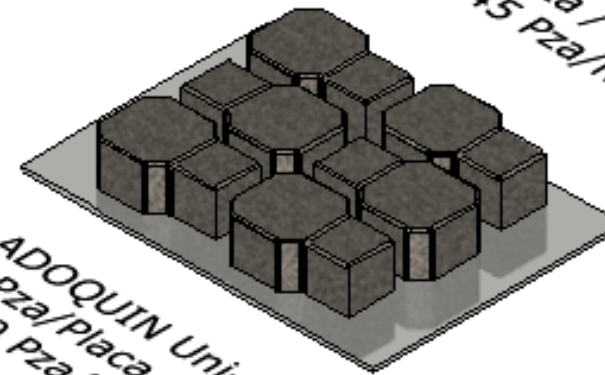

PRODUCTION CAPACITY BM 16HFH

[SEE HOW IT WORKS](#)

BLOCK 190x190x390mm
3 Pza/Placa
1035 Pza/h

Loseta 400x40x400 mm
1 Pza / Placa
345 Pza/h

BLOCK 140x190x390mm
4 Pza/Placa
1380 Pza/h

ADOQUIN Uni-Decor
6 Pza/Placa
2070 Pza/h

BLOCK 120x190x390mm
5 Pza/Placa
1725 Pza/h

ADOQUIN Uni-Stone
6 Pza/Placa
2070 Pza/h

BLOCK 90x190x390mm
6 Pza/Placa
2070 Pza/h

ADOQUIN Holandés
12 Pza/Placa
4140 Pza/h

PRODUCTION CAPACITY BM16HFH

Phone
+1 360 694 1501